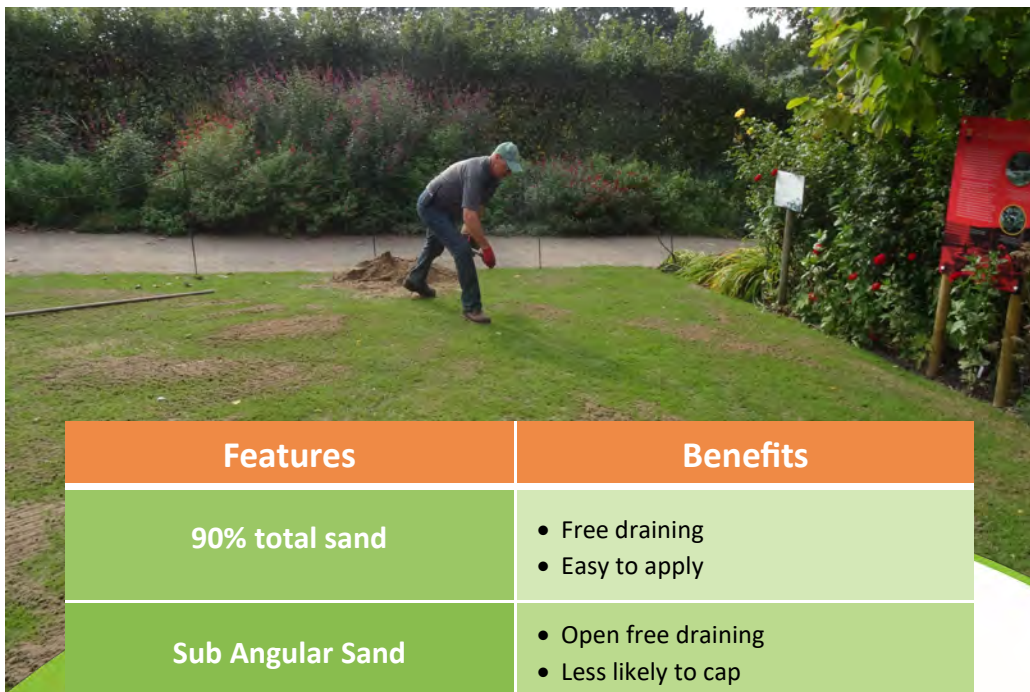

TOPSOIL Responsibly sourced,
consistently better -
The experts that care

LawnDressing is a blend of 90% medium and coarse sand with 10% British Sugar BS3882:2015 compliant TOPSOIL. LawnDressing's combination of specialist sand and soil is ideal for grass establishment and maintenance.

The sand is predominantly medium to coarse and sub angular in shape, which assists free drainage and promotes good integration into the surface of the lawn. The soil within the blend contains both phosphorous and potassium, which contributes to soil fertility and encourages healthy growth.

LawnDressing

A high quality, sand based, multi-purpose dressing, designed for use on lawns.

Senior Horticulturalist at King's College, Cambridge — Steve Coghill — has been carrying out his own trials with LawnDressing on the formal lawns that grace the College grounds. Areas that had suffered from compaction and poor drainage received 40 tonnes of LawnDressing in the autumn of 2016 and Steve is delighted with the results.

Features	Benefits
90% total sand	<ul style="list-style-type: none"> • Free draining • Easy to apply
Sub Angular Sand	<ul style="list-style-type: none"> • Open free draining • Less likely to cap
BS3882:2015 Compliant Topsoil	<ul style="list-style-type: none"> • Promotes and sustains growth • Nutrient retentive • Assists seed establishment • Greens up turf
Typically contains 50% Coarse and Medium Sand	<ul style="list-style-type: none"> • Free draining, encourages healthy root growth
Saturated Hydraulic Conductivity Average 10mm / hr	<ul style="list-style-type: none"> • Water freely moves through the surface
STRI Analysed	<ul style="list-style-type: none"> • Peace of mind